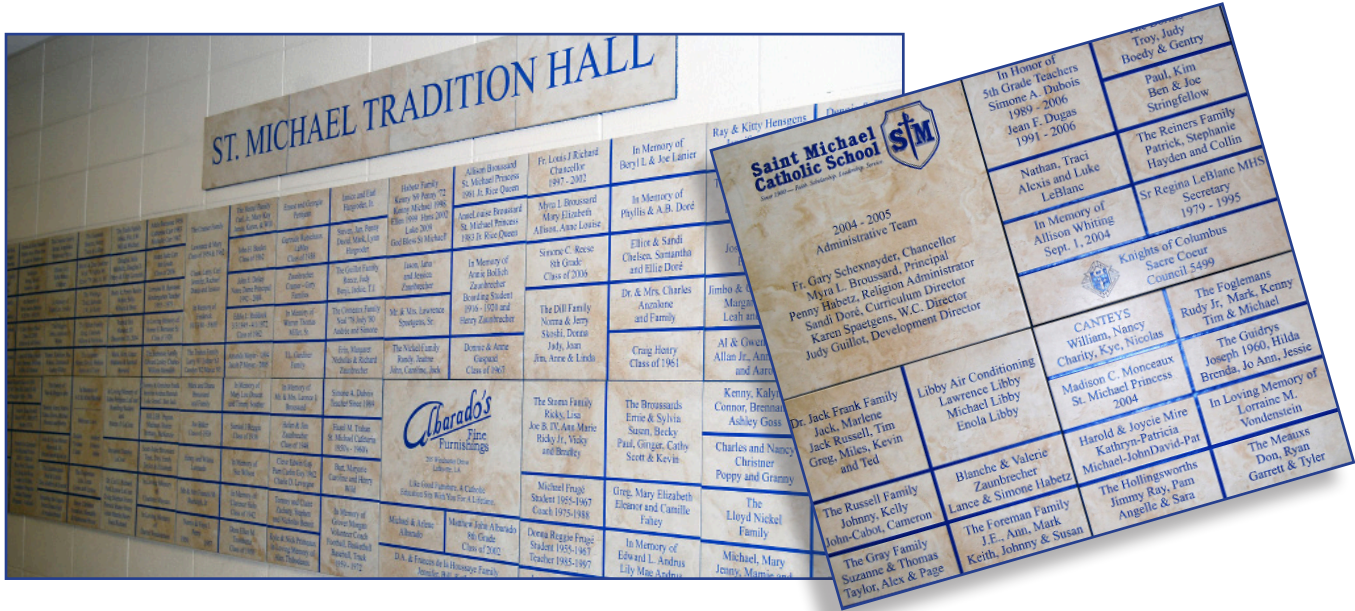

St. Michael School Tradition Hall Phase III

A Legacy of Alumni, Faculty, Family and Friends

Join the students, alumni, families, and friends supporting St. Michael School on the St. Michael School Tradition Hall! It is a great way to preserve your child’s achievements at St. Michael School for years to come. You can purchase a tile for your family, child, company, sports team, or even a graduating class.

You can donate a tile as a gift or in memory of a special someone. You can have a personalized 9.5” x 4” tile placed permanently in the hall of the elementary building for a donation of \$125.

You can even combine 2 or more 9.5” x 4” tiles to form larger tiles. There is only space for 240 new tiles so don’t waste anytime. Fill out this form and send it in today.